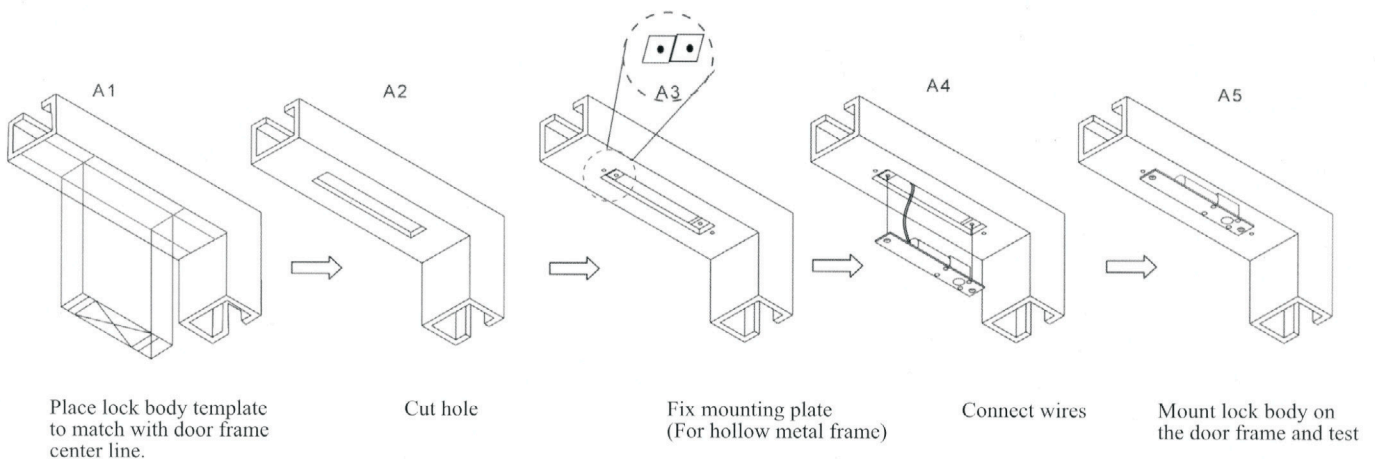

SUGGESTED INSTALLATION POSITION

Full glass door leaf
ABK-600