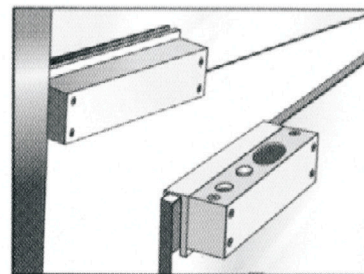

Full glass door leaf
and door frame
ABK-700